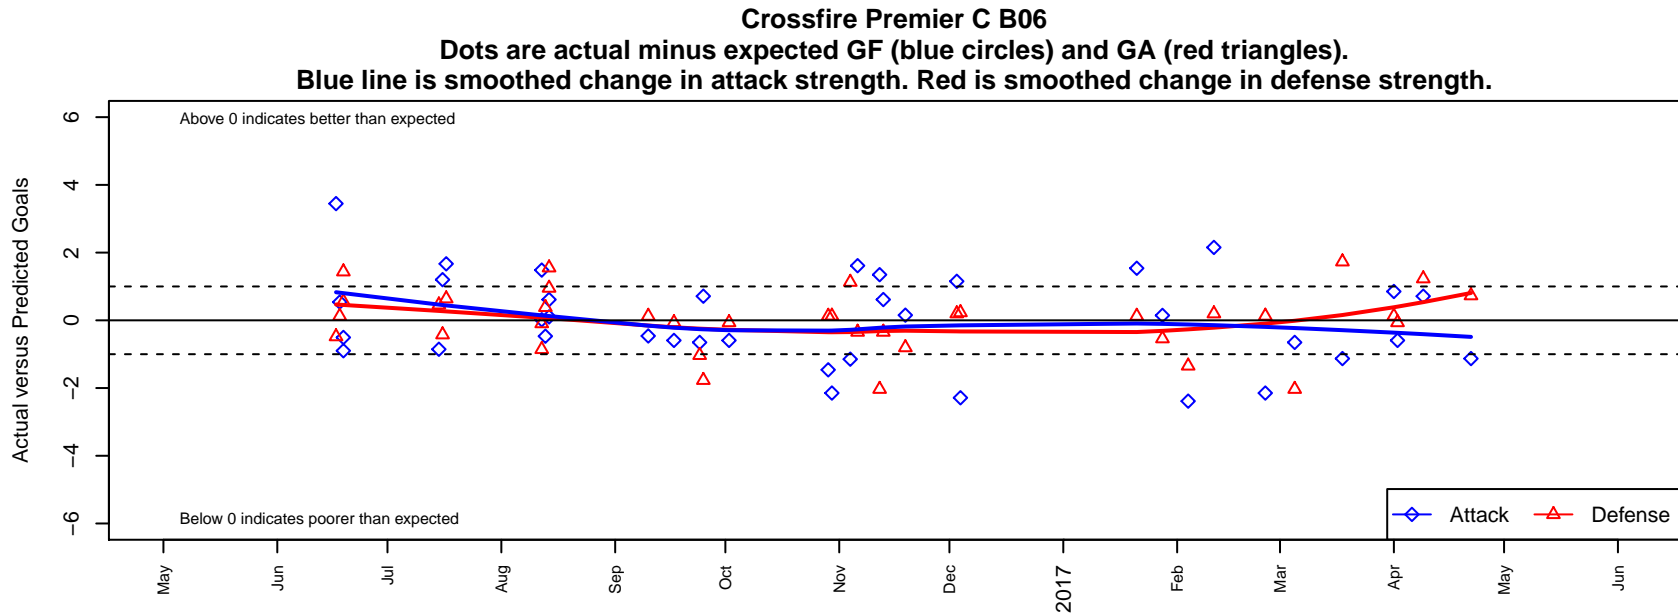

## Crossfire Premier C B06

Crossfire Premier SC  
 Redmond, WA  
 B06 total strength=755  
 attack=0.86 defense=0.85  
 fall league = RCL B06 Div 3 9Aside  
 spr league = Win RCL B06 Div 3

alt names used:  
 CROSSFIRE PREMIER B06 C (WA)  
 Crossfire Premier B06 C  
 CROSSFIRE PREMIER B06 C (WA)  
 CROSSFIRE PREMIER CROSSFIRE PREMIER  
 Crossfire Premier B06 C  
 Crossfire Premier B06 C

**attack and defense variance (black dot)  
relative to other teams  
and top 10 in region**

**attack and defense rating  
relative to others at age  
and all opponents in last 13 months**

**Performance relative to 13 month average**