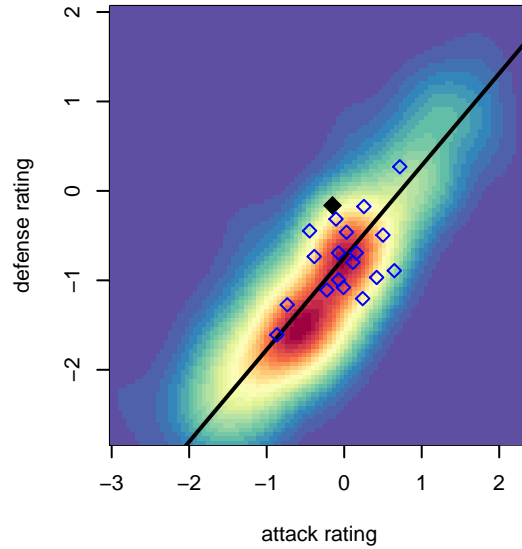

## Crossfire Premier C B06

Crossfire Premier SC  
 Redmond, WA  
 B06 total strength=755  
 attack=0.86 defense=0.85  
 fall league = RCL B06 Div 3 9Aside  
 spr league = Win RCL B06 Div 3

alt names used:  
 CROSSFIRE PREMIER B06 C (WA)  
 Crossfire Premier B06 C  
 CROSSFIRE PREMIER B06 C (WA)  
 CROSSFIRE PREMIER CROSSFIRE PREMIER  
 Crossfire Premier B06 C  
 Crossfire Premier B06 C

**attack and defense variance (black dot)  
relative to other teams  
and top 10 in region**

**attack and defense rating  
relative to others at age  
and all opponents in last 13 months**

**Performance relative to 13 month average**