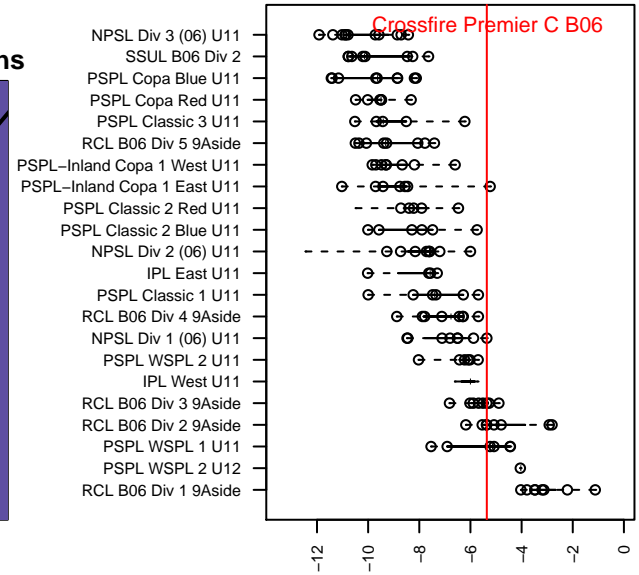

## Crossfire Premier C B06

Crossfire Premier SC  
 Redmond, WA  
 B06 total strength=755  
 attack=0.86 defense=0.85  
 fall league = RCL B06 Div 3 9Aside  
 spr league = Win RCL B06 Div 3

alt names used:  
 CROSSFIRE PREMIER B06 C (WA)  
 Crossfire Premier B06 C  
 CROSSFIRE PREMIER B06 C (WA)  
 CROSSFIRE PREMIER CROSSFIRE PREMIER  
 Crossfire Premier B06 C  
 Crossfire Premier B06 C

Venues played:  
 2016 Snohomish United Invit Silver  
 2016 Nike Crossfire Challenge Silver 9v9 U11  
 2016 REDAPT Cup Silver U11  
 2016 RCL B06 Div 3 9Aside  
 2016 Win RCL B06 Div 3  
 2016 WYS Presidents Cup B06 Division 2

**attack and defense variance (black dot)  
relative to other teams  
and top 10 in region**

**attack and defense rating  
relative to others at age  
and all opponents in last 13 months**

**Performance relative to 13 month average**