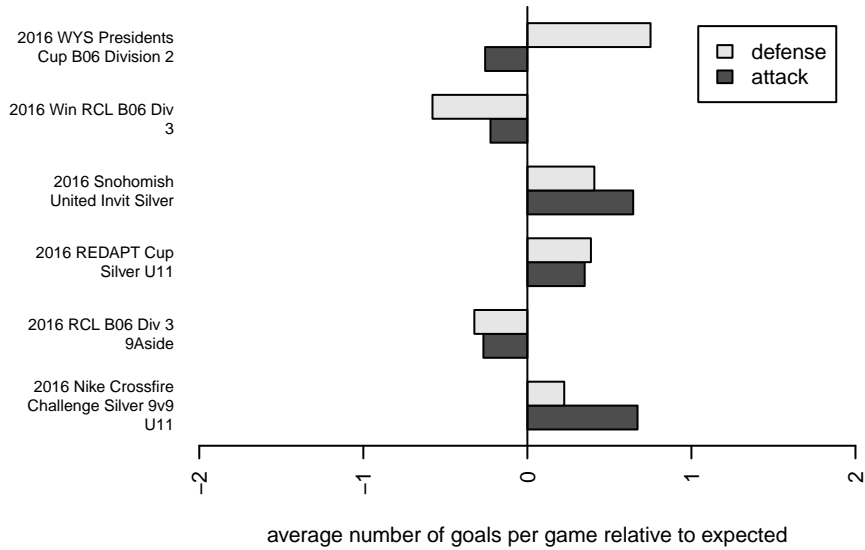

## Crossfire Premier C B06

Crossfire Premier SC  
 Redmond, WA  
 B06 total strength=755  
 attack=0.86 defense=0.85  
 fall league = RCL B06 Div 3 9Aside  
 spr league = Win RCL B06 Div 3

alt names used:  
 CROSSFIRE PREMIER B06 C (WA)  
 Crossfire Premier B06 C  
 CROSSFIRE PREMIER B06 C (WA)  
 CROSSFIRE PREMIER CROSSFIRE PREMIER  
 Crossfire Premier B06 C  
 Crossfire Premier B06 C

Venues played:  
 2016 Snohomish United Invit Silver  
 2016 Nike Crossfire Challenge Silver 9v9 U11  
 2016 REDAPT Cup Silver U11  
 2016 RCL B06 Div 3 9Aside  
 2016 Win RCL B06 Div 3  
 2016 WYS Presidents Cup B06 Division 2

**attack and defense variance (black dot)  
relative to other teams  
and top 10 in region**

**attack and defense rating  
relative to others at age  
and all opponents in last 13 months**

**Performance relative to 13 month average**